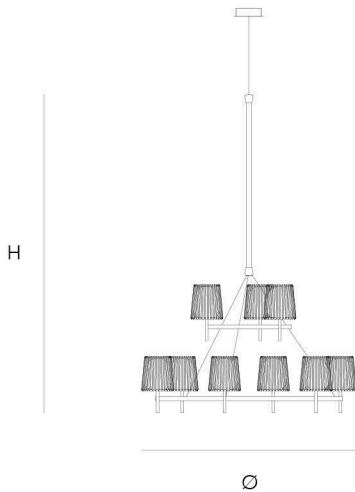

DIMENSIONS

Ø 70 cm 27,6 inch
H 35 cm 13,8 inch

CANOPY

Ø 17 cm 6,7 inch
H 5 cm 2,0 inch

CABLELENGTH

Up to 200 cm 78,7 inch

LIGHTSOURCE

3 x E14 led, 4 W, 1560LM,
2000-2900K

DIMENSIONS

Ø 160 cm 63,0 inch
H 35 cm 13,8 inch

CABLELENGTH

Up to 200 cm 78,7 inch

FINISH

Brass

TYPE.NR

● 14-16008-2

Chrome plated ● 14-16008

LIGHTSOURCE

9 x E14 led, 4W, 2340LM,
2000-2900K

CANOPY

Ø 17 cm 6,7 inch
H 5 cm 2,0 inch

STANDARD

The fixture is supplied with dim to warm led lamps. Black canopy with cover plate in matching colour of the fixture. The floor and table lamp have a cord switch.

DIMENSIONS

Ø 130 cm 51,2 inch
H 205 cm 80,7 inch

CABLELENGTH

Up to 300 cm 118,1 inch

FINISH

Brass

TYPE.NR

● 14-16003-2