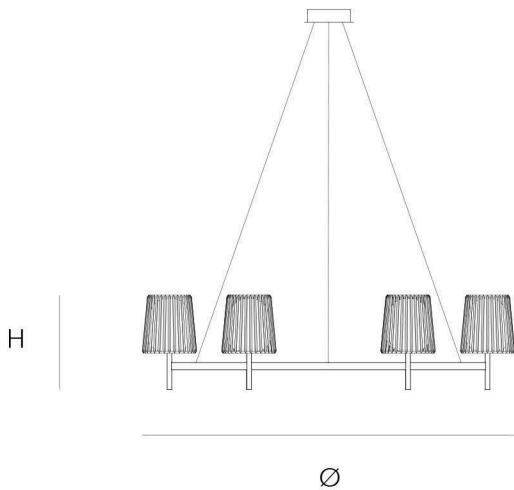

ABOUT Julia 6 single 100 by Daniel Becker

A reinterpretation of the classic textile plissé shade. Julia series includes suspensions, chandeliers, wall, floor and table lamps. Each one consists of two shades: the outer is handmade of brass, while the inner is made of translucent glass. Both shades are connected to a classic table lamp in a way that signifies the present archetypal gesture.

DIMENSIONS

Ø 100 cm 39,4 inch
H 35 cm 13,8 inch

CANOPY

Ø 17 cm 6,7 inch
H 5 cm 2,0 inch

CABLELENGTH

Up to 200 cm 78,7 inch

LIGHTSOURCE

6 x E14 led, 4W, 1560LM,
2000-2900K

FINISH

Brass

Chrome plated

TYPE.NR

14-16006-2

14-16006

STANDARD

The fixture is supplied with dim to warm led lamps. Black canopy with cover plate in matching colour of the fixture. The floor and table lamp have a cord switch.