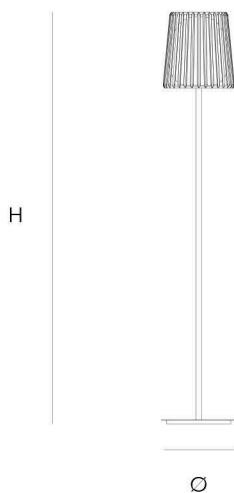

ABOUT Julia by Daniel Becker

A reinterpretation of the classic textile plissé shade. Julia series includes suspensions, chandeliers, wall, floor and table lamps. Each one consists of two shades: the outer is handmade of brass, while the inner is made of translucent glass. Both shades are connected to a classic table lamp in a way that signifies the present archetypal gesture.

DIMENSIONS

Ø 19 cm 7,5 inch
H 110 cm 43,3 inch

LIGHTSOURCE

1 x E14 led, 4W, 2080LM,
2000-2900K

FINISH

Brass

Chrome plated

TYPE.NR

● 14-16002-2

● 14-16002

5 7 115x36x36cm

STANDARD The fixture is supplied with dim to warm led lamps. Black canopy with cover plate in matching colour of the fixture. The floor and table lamp have a cord switch.