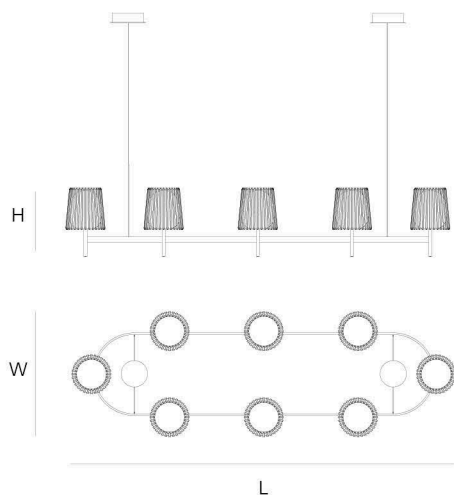

DIMENSIONS

L 130 cm 51,2 inch
H 35 cm 13,8 inch
W 60 cm 23,6 inch

CANOPY

Ø 17 cm 6,7 inch
H 5 cm 2,0 inch

CABLELENGTH

Up to 200 cm 78,7 inch

LIGHTSOURCE

6 x E14 led, 4W, 1560LM,
2000-2900K

FINISH

Brass

Chrome plated

TYPE.NR

● 14-16010-2

● 14-16010

45 120x60x75cm

STANDARD The fixture is supplied with dim to warm led lamps. Black canopy with cover plate in matching colour of the fixture. The floor and table lamp have a cord switch.