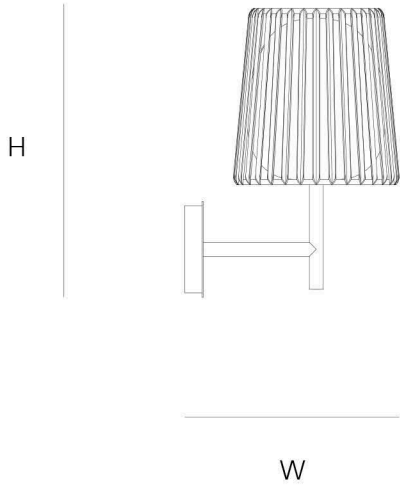

DIMENSIONS

L 185 cm 72,8 inch
H 35 cm 13,8 inch
W 60 cm 23,6 inch

CANOPY

Ø 17 cm 6,7 inch
H 5 cm 2,0 inch

CABLELENGTH

Up to 200 cm 78,7 inch

LIGHTSOURCE

8 x E14 led, 4W, 2080LM,
2000-2900K

FINISH

Brass

Chrome plated

TYPE.NR

● 14-16004-2

● 14-16004

STANDARD The fixture is supplied with dim to warm led lamps. Black canopy with cover plate in matching colour of the fixture. The floor and table lamp have a cord switch.

DIMENSIONS

H 35 cm 13,8 inch
W 25 cm 9,8 inch

LIGHTSOURCE

1 x E14 led, 4W, 2080LM,
2000-2900K

FINISH

Brass

Chrome plated

TYPE.NR

DIMENSIONS

Ø 19 cm 7,5 inch
H 35 cm 13,8 inch

LIGHTSOURCE

1 x E14 led, 4W, 2080LM,
2000-2900K

FINISH

Brass

Chrome plated

TYPE.NR