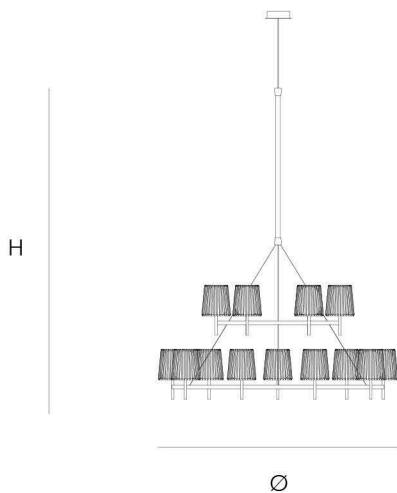

DIMENSIONS

Ø 100 cm 39,4 inch
H 35 cm 13,8 inch

CANOPY

Ø 17 cm 6,7 inch
H 5 cm 2,0 inch

CABLELENGTH

Up to 200 cm 78,7 inch

LIGHTSOURCE

6 x E14 led, 4W, 1560LM,
2000-2900K

DIMENSIONS

Ø 130 cm 51,2 inch
H 205 cm 80,7 inch

CABLELENGTH

Up to 300 cm 118,1 inch

FINISH

Brass

TYPE.NR

● 14-16003-2

Chrome plated ● 14-16003

LIGHTSOURCE

9 x E14 led, 4W, 3900LM,
2000-2900K

CANOPY

Ø 17 cm 6,7 inch
H 5 cm 2,0 inch

70 150x150x70cm

STANDARD

The fixture is supplied with dim to warm led lamps. Black canopy with cover plate in matching colour of the fixture. The floor and table lamp have a cord switch.

DIMENSIONS

Ø 160 cm 63,0 inch
H 185 cm 72,8 inch

CABLELENGTH

Up to 300 cm 118,1 inch

FINISH

Brass

TYPE.NR

● 14-16011-2