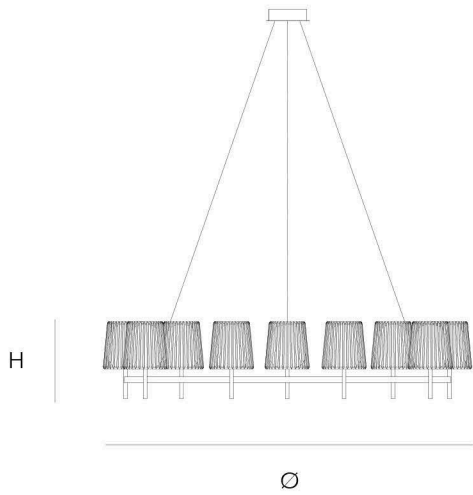

ABOUT Julia 9 single 160 by Daniel Becker

A reinterpretation of the classic textile plissé shade. Julia series includes suspensions, chandeliers, wall, floor and table lamps. Each one consists of two shades: the outer is handmade of brass, while the inner is made of translucent glass. Both shades are connected to a classic table lamp in a way that signifies the present archetypal gesture.

DIMENSIONS

Ø 160 cm 63,0 inch
H 35 cm 13,8 inch

CABLELENGTH

Up to 200 cm 78,7 inch

FINISH

Brass

TYPE.NR

● 14-16008-2

Chrome plated ● 14-16008

LIGHTSOURCE

9 x E14 led, 4W, 2340LM,
2000-2900K

CANOPY

Ø 17 cm 6,7 inch
H 5 cm 2,0 inch

STANDARD

The fixture is supplied with dim to warm led lamps. Black canopy with cover plate in matching colour of the fixture. The floor and table lamp have a cord switch.