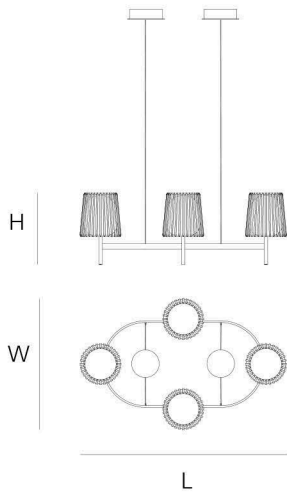

DIMENSIONS

Ø 160 cm 63,0 inch
H 185 cm 72,8 inch

CABLELENGTH

Up to 300 cm 118,1 inch

FINISH

Brass

TYPE.NR

● 14-16011-2

Chrome plated ● 14-16011

LIGHTSOURCE

15 x E14 led, 4W, 3900LM,
2000-2900K

CANOPY

Ø 17 cm 6,7 inch
H 5 cm 2,0 inch

STANDARD

The fixture is supplied with dim to warm led lamps. Black canopy with cover plate in matching colour of the fixture. The floor and table lamp have a cord switch.

DIMENSIONS

L 100 cm 39,4 inch
H 35 cm 13,8 inch
W 60 cm 23,6 inch

CANOPY

Ø 17 cm 6,7 inch
H 5 cm 2,0 inch

CABLELENGTH

Up to 200 cm 78,7 inch

LIGHTSOURCE

4 x E14 led, 4W, 1040LM,
2000-2900K

DIMENSIONS

L 130 cm 51,2 inch
H 35 cm 13,8 inch
W 60 cm 23,6 inch

CANOPY

Ø 17 cm 6,7 inch
H 5 cm 2,0 inch

CABLELENGTH

Up to 200 cm 78,7 inch

LIGHTSOURCE

6 x E14 led, 4W, 1560LM,
2000-2900K