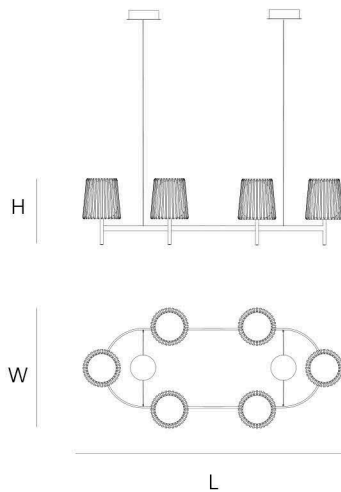

ABOUT Julia 6 oval by Daniel Becker

A reinterpretation of the classic textile plissé shade. Julia series includes suspensions, chandeliers, wall, floor and table lamps. Each one consists of two shades: the outer is handmade of brass, while the inner is made of translucent glass. Both shades are connected to a classic table lamp in a way that signifies the present archetypal gesture.

DIMENSIONS

L 130 cm 51,2 inch
H 35 cm 13,8 inch
W 60 cm 23,6 inch

CANOPY

Ø 17 cm 6,7 inch
H 5 cm 2,0 inch

CABLELENGTH

Up to 200 cm 78,7 inch

LIGHTSOURCE

6 x E14 led, 4W, 1560LM,
2000-2900K

FINISH

Brass

Chrome plated

TYPE.NR

● 14-16010-2

● 14-16010

45 120x60x75cm

STANDARD The fixture is supplied with dim to warm led lamps. Black canopy with cover plate in matching colour of the fixture. The floor and table lamp have a cord switch.