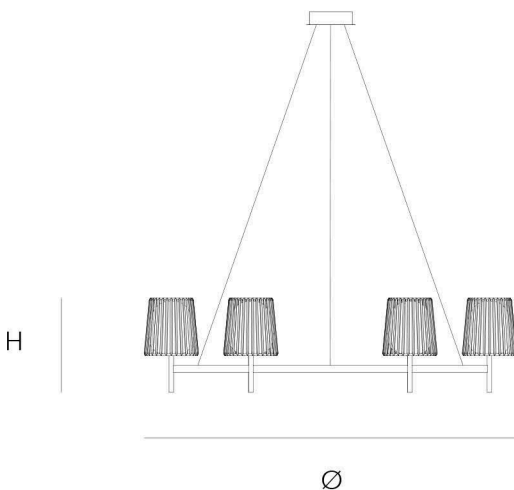

ABOUT Julia 6 single 130 by Daniel Becker

A reinterpretation of the classic textile plissé shade. Julia series includes suspensions, chandeliers, wall, floor and table lamps. Each one consists of two shades: the outer is handmade of brass, while the inner is made of translucent glass. Both shades are connected to a classic table lamp in a way that signifies the present archetypal gesture.

DIMENSIONS

Ø 130 cm 51,2 inch
H 35 cm 13,8 inch

CANOPY

Ø 17 cm 6,7 inch
H 5 cm 2,0 inch

CABLELENGTH

Up to 200 cm 78,7 inch

LIGHTSOURCE

6 x E14 led, 4W, 1560LM,
2000-2900K

FINISH

Brass

Chrome plated

TYPE.NR

14-16007-2

14-16007

92 138x138x66cm

STANDARD

The fixture is supplied with dim to warm led lamps. Black canopy with cover plate in matching colour of the fixture. The floor and table lamp have a cord switch.